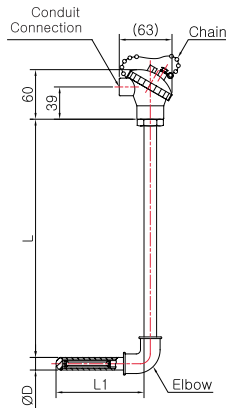

Model No. | SS-5034S-1
(Metal Protection Tube)

Model No. | SS-5034S-2
(Metal Protection Tube)

Model No. | SS-5035S
(Metal Protection Tube)

Pressure Gauge
Differential Pressure Gauge & Switch
Accessories of Pressure Gauge
Thermometer & Thermometer Switch
Thermocouple & R.T.D.
Thermowell
Transmitter
Indicator etc.
Technical data

General Purpose Head Type

Model No. | SS-5035S-1
(Metal Protection Tube)

Model No. | SS-5036S
(Metal Protection Tube)

Model No. | SS-5036S-2
(Metal Protection Tube)

Model No. | SS-5036S-3
(Metal Protection Tube)

Model No. | SS-5037S
(Metal Protection Tube)

Model No. | SS-5039S
(Metal Protection Tube)

Model No. | SS-5039S-1
(Metal Protection Tube)

Model No. | SS-5039S-2
(Metal Protection Tube)

Pressure Gauge

Differential Pressure Gauge & Switch