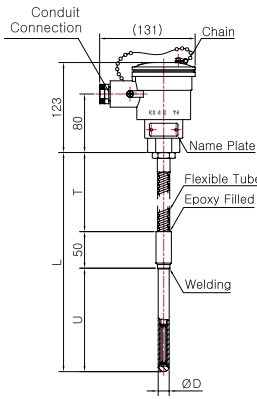

Explosion Proof Head Type (Ex d IIC T6)

Model No. | SS-5035E-1
(Metal Protection Tube)

Model No. | SS-5036E
(Metal Protection Tube)

Model No. | SS-5036E-2
(Metal Protection Tube)

Model No. | SS-5036E-3
(Metal Protection Tube)

Model No. | SS-5037E
(Metal Protection Tube)

Model No. | SS-5039E
(Metal Protection Tube)

Model No. | SS-5039E-1
(Metal Protection Tube)

Model No. | SS-5039E-2
(Metal Protection Tube)

Pressure Gauge

Differential Pressure Gauge & Switch