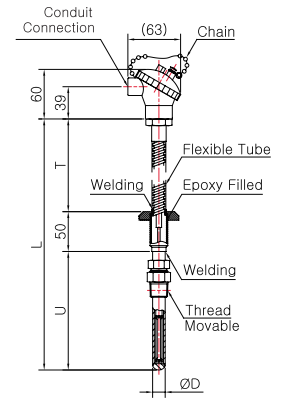

Model No. | SS-5037S
(Metal Protection Tube)

Model No. | SS-5039S
(Metal Protection Tube)

Model No. | SS-5039S-1
(Metal Protection Tube)

Model No. | SS-5039S-2
(Metal Protection Tube)

Pressure Gauge

Differential Pressure Gauge & Switch