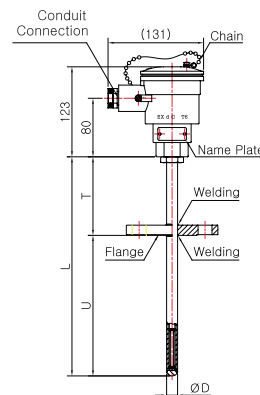

Model No. | SS-5034E-1
(Metal Protection Tube)

Model No. | SS-5034E-2
(Metal Protection Tube)

Model No. | SS-5035E
(Metal Protection Tube)

Pressure Gauge
Differential Pressure Gauge & Switch
Accessories of Pressure Gauge
Thermometer & Thermometer Switch
Thermocouple & R.T.D.
Thermowell
Transmitter
Indicator etc.
Technical data