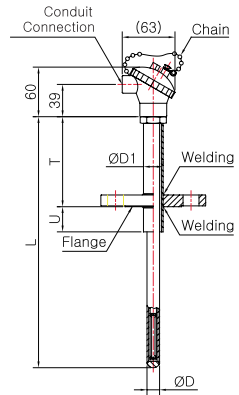

Model No. | SS-5034S-1
(Metal Protection Tube)

Model No. | SS-5034S-2
(Metal Protection Tube)

Model No. | SS-5035S
(Metal Protection Tube)

Pressure Gauge
Differential Pressure Gauge & Switch
Accessories of Pressure Gauge
Thermometer & Thermometer Switch
Thermocouple & R.T.D.
Thermowell
Transmitter
Indicator etc.
Technical data

General Purpose Head Type

Model No. | SS-5035S-1
(Metal Protection Tube)

Model No. | SS-5036S
(Metal Protection Tube)

Model No. | SS-5036S-2
(Metal Protection Tube)

Model No. | SS-5036S-3
(Metal Protection Tube)

Model No. | SS-5037S
(Metal Protection Tube)

Model No. | SS-5039S
(Metal Protection Tube)

Model No. | SS-5039S-1
(Metal Protection Tube)

Model No. | SS-5039S-2
(Metal Protection Tube)

Pressure Gauge

Differential Pressure Gauge & Switch