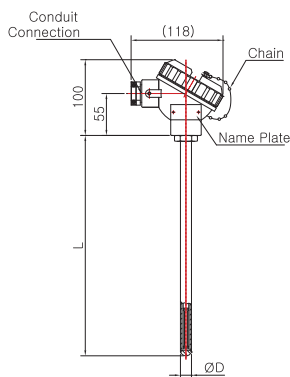

Resistance Temperature Detectors

Model No. SS-5030 Series

Weather Proof Head Type

Model No. | SS-5031W
(Metal Protection Tube)

Model No. | SS-5031W-2
(Metal Protection Tube)

Model No. | SS-5032W
(Metal Protection Tube)

Model No. | SS-5033W
(Metal Protection Tube)

Model No. | SS-5034W-1
(Metal Protection Tube)

Model No. | SS-5034W-2
(Metal Protection Tube)

Model No. | SS-5035W
(Metal Protection Tube)

Pressure Gauge
Differential Pressure Gauge & Switch
Accessories of Pressure Gauge
Thermometer & Thermometer Switch
Thermocouple & R.T.D.
Thermowell
Transmitter
Indicator etc.
Technical data