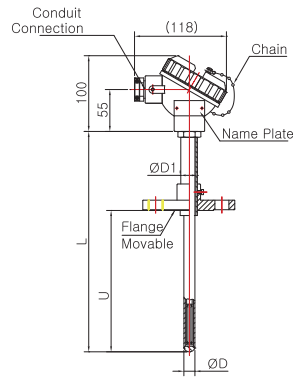

Model No. | SS-5036W-2
(Metal Protection Tube)