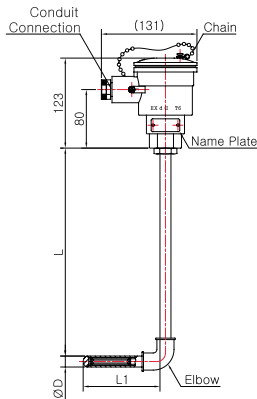

Explosion Proof Head Type (Ex d IIC T6)

Model No. | SS-5035E-1
(Metal Protection Tube)

Model No. | SS-5036E
(Metal Protection Tube)

Model No. | SS-5036E-2
(Metal Protection Tube)

Model No. | SS-5036E-3
(Metal Protection Tube)

Model No. | SS-5037E
(Metal Protection Tube)

Model No. | SS-5039E
(Metal Protection Tube)

Model No. | SS-5039E-1
(Metal Protection Tube)

Model No. | SS-5039E-2
(Metal Protection Tube)

Pressure Gauge

Differential Pressure Gauge & Switch