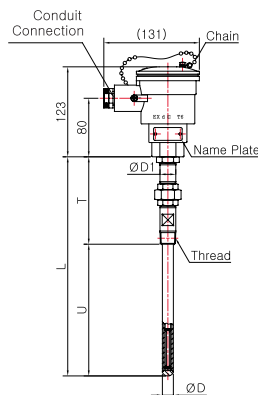

Model No. | SS-5032E-2
(Metal Protection Tube)

Model No. | SS-5032E-3
(Metal Protection Tube)

Model No. | SS-5032E-4
(Metal Protection Tube)

Model No. | SS-5032E-6
(Metal Protection Tube)

Model No. | SS-5033E
(Metal Protection Tube)

Model No. | SS-5034E-1
(Metal Protection Tube)

Model No. | SS-5034E-2
(Metal Protection Tube)

Model No. | SS-5035E
(Metal Protection Tube)

Pressure Gauge
Differential Pressure Gauge & Switch
Accessories of Pressure Gauge
Thermometer & Thermometer Switch
Thermocouple & R.T.D.
Thermowell
Transmitter
Indicator etc.
Technical data