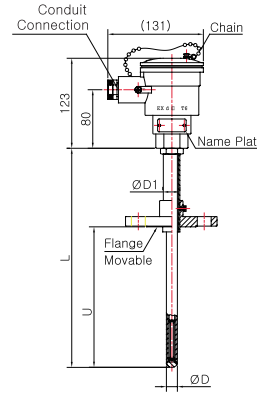

Explosion Proof Head Type (Ex d IIC T6)

Model No. | SS-5035E-1
(Metal Protection Tube)

Model No. | SS-5036E
(Metal Protection Tube)

Model No. | SS-5036E-2
(Metal Protection Tube)

Model No. | SS-5036E-3
(Metal Protection Tube)

Model No. | SS-5037E
(Metal Protection Tube)

Model No. | SS-5039E
(Metal Protection Tube)

Model No. | SS-5039E-1
(Metal Protection Tube)

Model No. | SS-5039E-2
(Metal Protection Tube)

Pressure Gauge

Differential Pressure Gauge & Switch