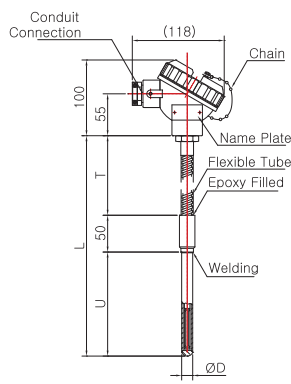

Model No. | SS-5037W
(Metal Protection Tube)

Model No. | SS-5039W
(Metal Protection Tube)

Model No. | SS-5039W-1
(Metal Protection Tube)

Model No. | SS-5039W-2
(Metal Protection Tube)

Pressure Gauge

Differential Pressure Gauge & Switch