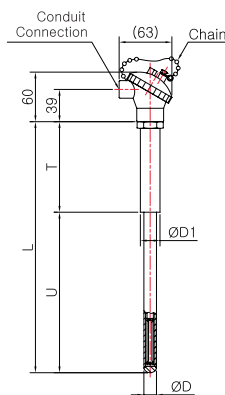

Model No. | SS-5031S-2
(Metal Protection Tube)