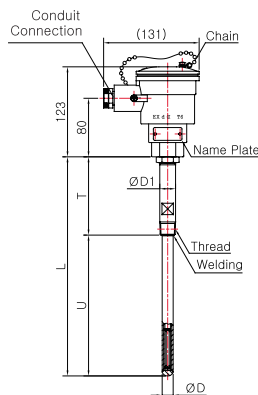

Model No. | SS-5034E-1
(Metal Protection Tube)

Model No. | SS-5034E-2
(Metal Protection Tube)

Model No. | SS-5035E
(Metal Protection Tube)

Pressure Gauge
Differential Pressure Gauge & Switch
Accessories of Pressure Gauge
Thermometer & Thermometer Switch
Thermocouple & R.T.D.
Thermowell
Transmitter
Indicator etc.
Technical data