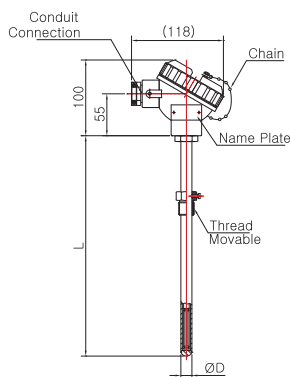

Model No. | SS-5032W-4
(Metal Protection Tube)