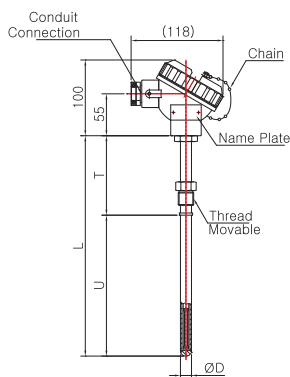

Model No. | SS-5032W-2
(Metal Protection Tube)