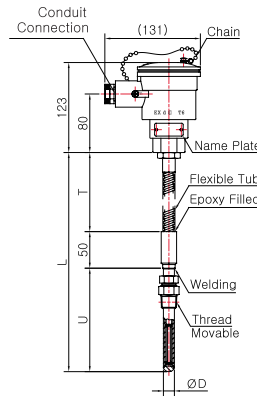

Explosion Proof Head Type (Ex d IIC T6)

Model No. | SS-5035E-1
(Metal Protection Tube)

Model No. | SS-5036E
(Metal Protection Tube)

Model No. | SS-5036E-2
(Metal Protection Tube)

Model No. | SS-5036E-3
(Metal Protection Tube)

Model No. | SS-5037E
(Metal Protection Tube)

Model No. | SS-5039E
(Metal Protection Tube)

Model No. | SS-5039E-1
(Metal Protection Tube)

Model No. | SS-5039E-2
(Metal Protection Tube)

Pressure Gauge

Differential Pressure Gauge & Switch