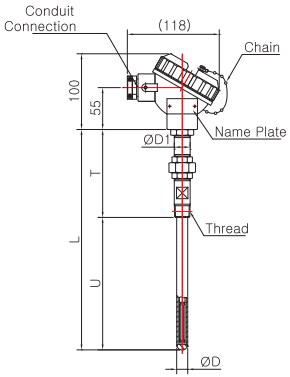

Resistance Temperature Detectors

Model No. SS-5030 Series

Weather Proof Head Type

Model No. | SS-5031W
(Metal Protection Tube)

Model No. | SS-5031W-2
(Metal Protection Tube)

Model No. | SS-5032W
(Metal Protection Tube)

Model No. | SS-5033W
(Metal Protection Tube)

Model No. | SS-5034W-1
(Metal Protection Tube)

Model No. | SS-5034W-2
(Metal Protection Tube)

Model No. | SS-5035W
(Metal Protection Tube)

Pressure Gauge
Differential Pressure Gauge & Switch
Accessories of Pressure Gauge
Thermometer & Thermometer Switch
Thermocouple & R.T.D.
Thermowell
Transmitter
Indicator etc.
Technical data