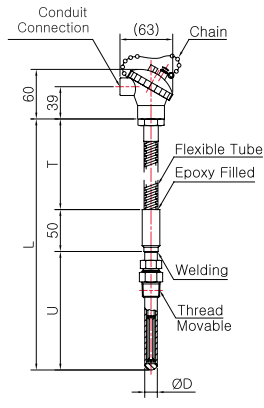

Model No. | SS-5034S-1
(Metal Protection Tube)

Model No. | SS-5034S-2
(Metal Protection Tube)

Model No. | SS-5035S
(Metal Protection Tube)

Pressure Gauge
Differential Pressure Gauge & Switch
Accessories of Pressure Gauge
Thermometer & Thermometer Switch
Thermocouple & R.T.D.
Thermowell
Transmitter
Indicator etc.
Technical data

General Purpose Head Type

Model No. | SS-5035S-1
(Metal Protection Tube)

Model No. | SS-5036S
(Metal Protection Tube)

Model No. | SS-5036S-2
(Metal Protection Tube)

Model No. | SS-5036S-3
(Metal Protection Tube)

Model No. | SS-5037S
(Metal Protection Tube)

Model No. | SS-5039S
(Metal Protection Tube)

Model No. | SS-5039S-1
(Metal Protection Tube)

Model No. | SS-5039S-2
(Metal Protection Tube)

Pressure Gauge

Differential Pressure Gauge & Switch