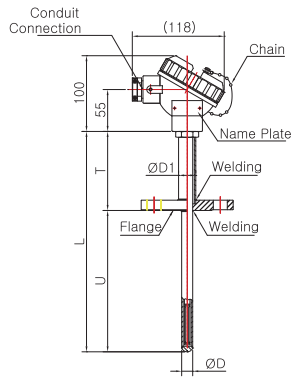

Model No. | SS-5036W
(Metal Protection Tube)