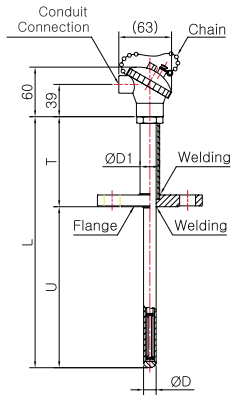

Model No. | SS-5034S-1
(Metal Protection Tube)

Model No. | SS-5034S-2
(Metal Protection Tube)

Model No. | SS-5035S
(Metal Protection Tube)

Pressure Gauge
Differential Pressure Gauge & Switch
Accessories of Pressure Gauge
Thermometer & Thermometer Switch
Thermocouple & R.T.D.
Thermowell
Transmitter
Indicator etc.
Technical data

General Purpose Head Type

Model No. | SS-5035S-1
(Metal Protection Tube)

Model No. | SS-5036S
(Metal Protection Tube)

Model No. | SS-5036S-2
(Metal Protection Tube)

Model No. | SS-5036S-3
(Metal Protection Tube)