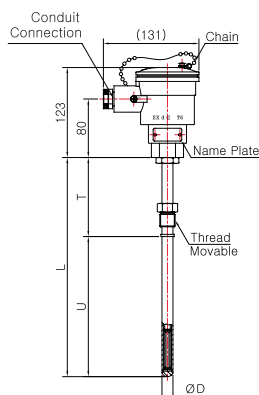

Model No. | SS-5032E-2
(Metal Protection Tube)