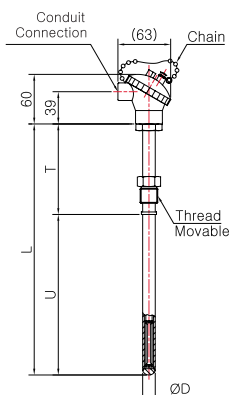

Model No. | SS-5032S-2
(Metal Protection Tube)