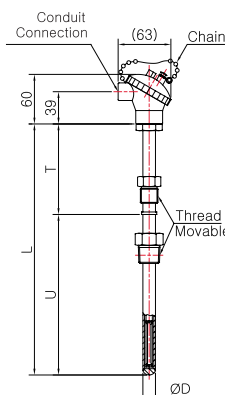

Model No. | SS-5032S-3
(Metal Protection Tube)