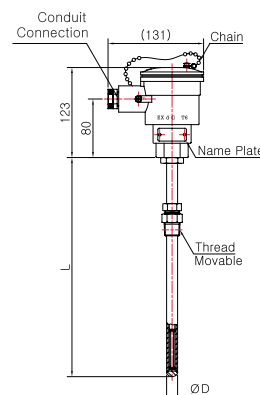

Model No. | SS-5032E-6
(Metal Protection Tube)