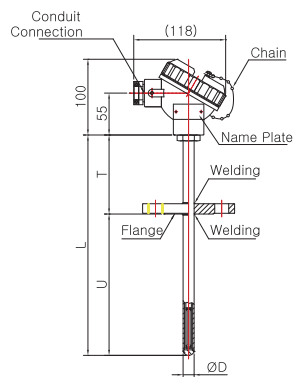

Resistance Temperature Detectors

Model No. SS-5030 Series

Weather Proof Head Type

Model No. | SS-5031W
(Metal Protection Tube)

Model No. | SS-5031W-2
(Metal Protection Tube)

Model No. | SS-5032W
(Metal Protection Tube)

Model No. | SS-5033W
(Metal Protection Tube)

Model No. | SS-5034W-1
(Metal Protection Tube)

Model No. | SS-5034W-2
(Metal Protection Tube)

Model No. | SS-5035W
(Metal Protection Tube)

Pressure Gauge
Differential Pressure Gauge & Switch
Accessories of Pressure Gauge
Thermometer & Thermometer Switch
Thermocouple & R.T.D.
Thermowell
Transmitter
Indicator etc.
Technical data