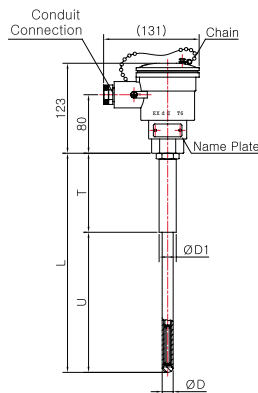

Model No. | SS-5031E-2
(Metal Protection Tube)