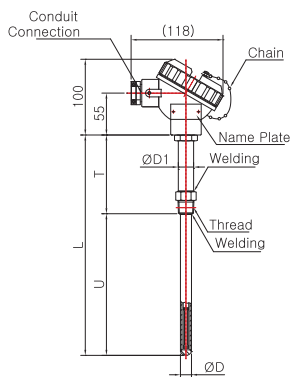

Resistance Temperature Detectors

Model No. SS-5030 Series

Weather Proof Head Type

Model No. | SS-5031W
(Metal Protection Tube)

Model No. | SS-5031W-2
(Metal Protection Tube)

Model No. | SS-5032W
(Metal Protection Tube)

Model No. | SS-5033W
(Metal Protection Tube)

Model No. | SS-5034W-1
(Metal Protection Tube)

Model No. | SS-5034W-2
(Metal Protection Tube)

Model No. | SS-5035W
(Metal Protection Tube)

Pressure Gauge
Differential Pressure Gauge & Switch
Accessories of Pressure Gauge
Thermometer & Thermometer Switch
Thermocouple & R.T.D.
Thermowell
Transmitter
Indicator etc.
Technical data