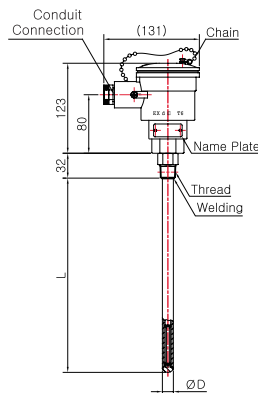

Model No. SS-5030 Series

Explosion Proof Head Type (Ex d IIC T6)

Model No. | SS-5031E
(Metal Protection Tube)

Model No. | SS-5031E-2
(Metal Protection Tube)

Model No. | SS-5032E
(Metal Protection Tube)

Model No. | SS-5032E-1
(Metal Protection Tube)