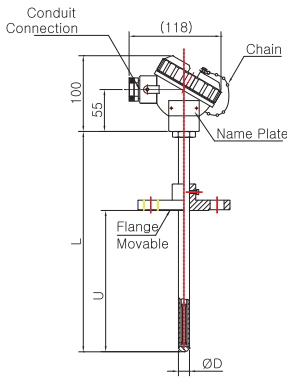

Weather Proof Head Type

Model No. | SS-5035W-1
(Metal Protection Tube)