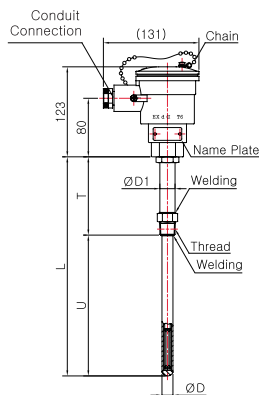

Model No. | SS-5034E-1
(Metal Protection Tube)

Model No. | SS-5034E-2
(Metal Protection Tube)

Model No. | SS-5035E
(Metal Protection Tube)

Pressure Gauge
Differential Pressure Gauge & Switch
Accessories of Pressure Gauge
Thermometer & Thermometer Switch
Thermocouple & R.T.D.
Thermowell
Transmitter
Indicator etc.
Technical data