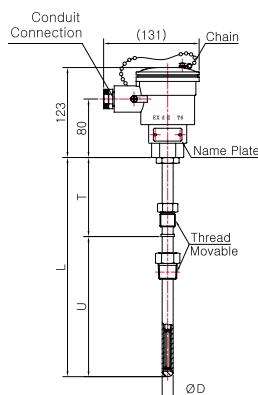

Model No. | SS-5032E-3
(Metal Protection Tube)