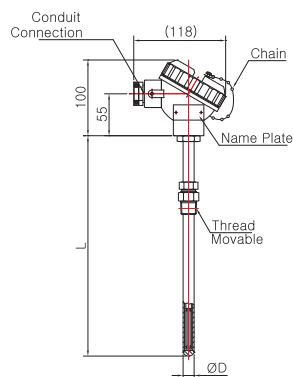

Resistance Temperature Detectors

Model No. SS-5030 Series

Weather Proof Head Type

Model No. | SS-5031W
(Metal Protection Tube)

Model No. | SS-5031W-2
(Metal Protection Tube)

Model No. | SS-5032W
(Metal Protection Tube)

Model No. | SS-5033W
(Metal Protection Tube)

Model No. | SS-5034W-1
(Metal Protection Tube)

Model No. | SS-5034W-2
(Metal Protection Tube)

Model No. | SS-5035W
(Metal Protection Tube)

Pressure Gauge
Differential Pressure Gauge & Switch
Accessories of Pressure Gauge
Thermometer & Thermometer Switch
Thermocouple & R.T.D.
Thermowell
Transmitter
Indicator etc.
Technical data