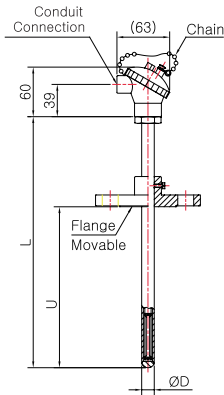

General Purpose Head Type

Model No. | SS-5035S-1
(Metal Protection Tube)