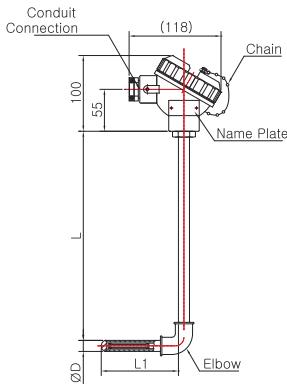

Model No. | SS-5033W
(Metal Protection Tube)

Model No. | SS-5034W-1
(Metal Protection Tube)

Model No. | SS-5034W-2
(Metal Protection Tube)

Model No. | SS-5035W
(Metal Protection Tube)

Pressure Gauge
Differential Pressure Gauge & Switch
Accessories of Pressure Gauge
Thermometer & Thermometer Switch
Thermocouple & R.T.D.
Thermowell
Transmitter
Indicator etc.
Technical data

Model No. | SS-5037W
(Metal Protection Tube)

Model No. | SS-5039W
(Metal Protection Tube)

Model No. | SS-5039W-1
(Metal Protection Tube)

Model No. | SS-5039W-2
(Metal Protection Tube)

Pressure Gauge

Differential Pressure Gauge & Switch