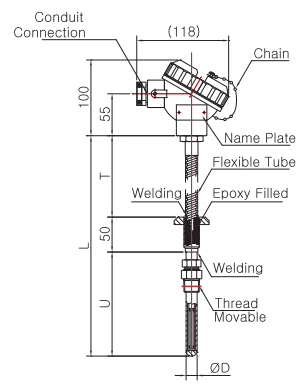

Model No. | SS-5037W
(Metal Protection Tube)

Model No. | SS-5039W
(Metal Protection Tube)

Model No. | SS-5039W-1
(Metal Protection Tube)

Model No. | SS-5039W-2
(Metal Protection Tube)

Pressure Gauge

Differential Pressure Gauge & Switch