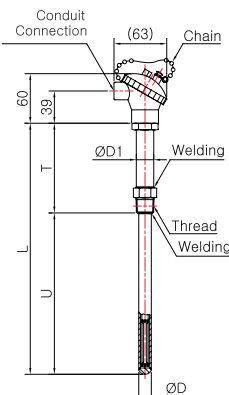

Model No. | SS-5032S-2
(Metal Protection Tube)

Model No. | SS-5032S-3
(Metal Protection Tube)

Model No. | SS-5032S-4
(Metal Protection Tube)

Model No. | SS-5032S-6
(Metal Protection Tube)

Model No. | SS-5033S
(Metal Protection Tube)

Model No. | SS-5034S-1
(Metal Protection Tube)

Model No. | SS-5034S-2
(Metal Protection Tube)

Model No. | SS-5035S
(Metal Protection Tube)

Pressure Gauge
Differential Pressure Gauge & Switch
Accessories of Pressure Gauge
Thermometer & Thermometer Switch
Thermocouple & R.T.D.
Thermowell
Transmitter
Indicator etc.
Technical data