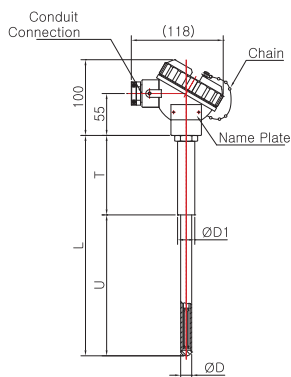

Resistance Temperature Detectors

Model No. SS-5030 Series

Weather Proof Head Type

Model No. | SS-5031W
(Metal Protection Tube)

Model No. | SS-5031W-2
(Metal Protection Tube)

Model No. | SS-5032W
(Metal Protection Tube)

Model No. | SS-5033W
(Metal Protection Tube)

Model No. | SS-5034W-1
(Metal Protection Tube)

Model No. | SS-5034W-2
(Metal Protection Tube)

Model No. | SS-5035W
(Metal Protection Tube)

Pressure Gauge
Differential Pressure Gauge & Switch
Accessories of Pressure Gauge
Thermometer & Thermometer Switch
Thermocouple & R.T.D.
Thermowell
Transmitter
Indicator etc.
Technical data