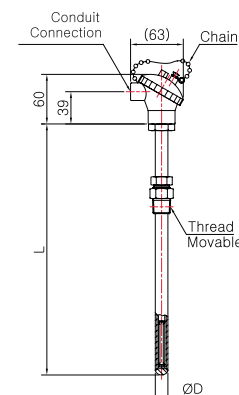

Model No. | SS-5032S-2
(Metal Protection Tube)

Model No. | SS-5032S-3
(Metal Protection Tube)

Model No. | SS-5032S-4
(Metal Protection Tube)

Model No. | SS-5032S-6
(Metal Protection Tube)

Model No. | SS-5033S
(Metal Protection Tube)

Model No. | SS-5034S-1
(Metal Protection Tube)

Model No. | SS-5034S-2
(Metal Protection Tube)

Model No. | SS-5035S
(Metal Protection Tube)

Pressure Gauge
Differential Pressure Gauge & Switch
Accessories of Pressure Gauge
Thermometer & Thermometer Switch
Thermocouple & R.T.D.
Thermowell
Transmitter
Indicator etc.
Technical data