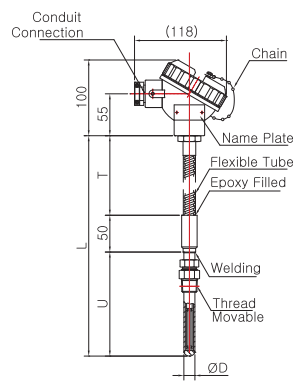

Model No. | SS-5037W
(Metal Protection Tube)

Model No. | SS-5039W
(Metal Protection Tube)

Model No. | SS-5039W-1
(Metal Protection Tube)

Model No. | SS-5039W-2
(Metal Protection Tube)

Pressure Gauge

Differential Pressure Gauge & Switch