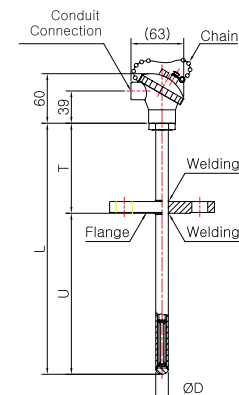

Model No. | SS-5032S-2
(Metal Protection Tube)

Model No. | SS-5032S-3
(Metal Protection Tube)

Model No. | SS-5032S-4
(Metal Protection Tube)

Model No. | SS-5032S-6
(Metal Protection Tube)

Model No. | SS-5033S
(Metal Protection Tube)

Model No. | SS-5034S-1
(Metal Protection Tube)

Model No. | SS-5034S-2
(Metal Protection Tube)

Model No. | SS-5035S
(Metal Protection Tube)

Pressure Gauge
Differential Pressure Gauge & Switch
Accessories of Pressure Gauge
Thermometer & Thermometer Switch
Thermocouple & R.T.D.
Thermowell
Transmitter
Indicator etc.
Technical data