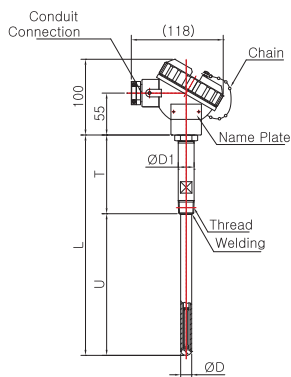

Resistance Temperature Detectors

Model No. SS-5030 Series

Weather Proof Head Type

Model No. | SS-5031W
(Metal Protection Tube)

Model No. | SS-5031W-2
(Metal Protection Tube)

Model No. | SS-5032W
(Metal Protection Tube)

Model No. | SS-5033W
(Metal Protection Tube)

Model No. | SS-5034W-1
(Metal Protection Tube)

Model No. | SS-5034W-2
(Metal Protection Tube)

Model No. | SS-5035W
(Metal Protection Tube)

Pressure Gauge
Differential Pressure Gauge & Switch
Accessories of Pressure Gauge
Thermometer & Thermometer Switch
Thermocouple & R.T.D.
Thermowell
Transmitter
Indicator etc.
Technical data