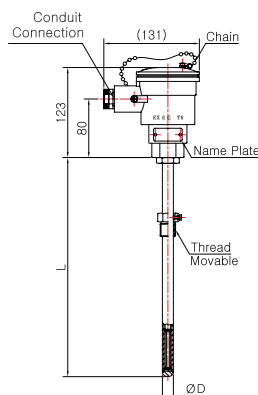

Model No. | SS-5032E-4
(Metal Protection Tube)