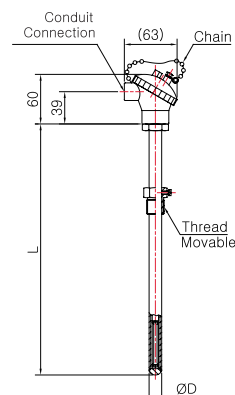

Model No. | SS-5032S-4
(Metal Protection Tube)