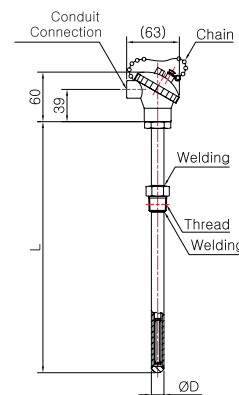

Model No. SS-5030 Series

General Purpose Head Type

Model No. | SS-5031S
(Metal Protection Tube)

Model No. | SS-5031S-2
(Metal Protection Tube)

Model No. | SS-5032S
(Metal Protection Tube)

Model No. | SS-5032S-1
(Metal Protection Tube)