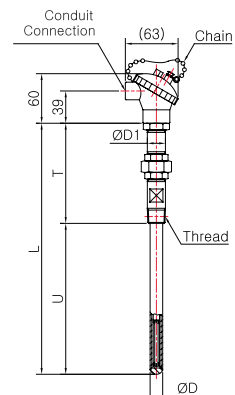

Model No. SS-5030 Series

General Purpose Head Type

Model No. | SS-5031S
(Metal Protection Tube)

Model No. | SS-5031S-2
(Metal Protection Tube)

Model No. | SS-5032S
(Metal Protection Tube)

Model No. | SS-5032S-1
(Metal Protection Tube)

Model No. | SS-5032S-2
(Metal Protection Tube)

Model No. | SS-5032S-3
(Metal Protection Tube)

Model No. | SS-5032S-4
(Metal Protection Tube)

Model No. | SS-5032S-6
(Metal Protection Tube)

Model No. | SS-5033S
(Metal Protection Tube)

Model No. | SS-5034S-1
(Metal Protection Tube)

Model No. | SS-5034S-2
(Metal Protection Tube)

Model No. | SS-5035S
(Metal Protection Tube)

Pressure Gauge
Differential Pressure Gauge & Switch
Accessories of Pressure Gauge
Thermometer & Thermometer Switch
Thermocouple & R.T.D.
Thermowell
Transmitter
Indicator etc.
Technical data