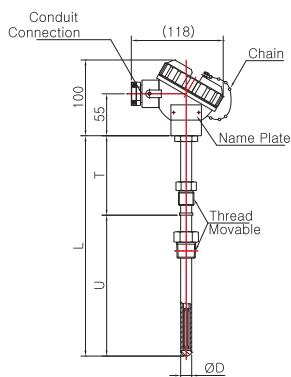

Model No. | SS-5032W-3
(Metal Protection Tube)