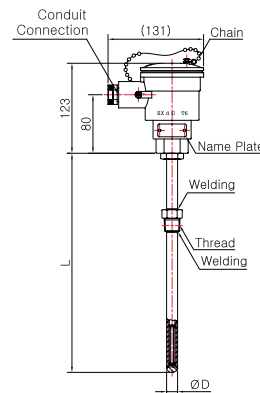

Model No. SS-5030 Series

Explosion Proof Head Type (Ex d IIC T6)

Model No. | SS-5031E
(Metal Protection Tube)

Model No. | SS-5031E-2
(Metal Protection Tube)

Model No. | SS-5032E
(Metal Protection Tube)

Model No. | SS-5032E-1
(Metal Protection Tube)