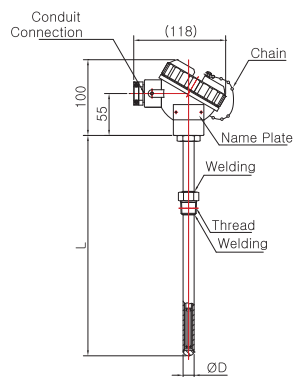

Model No. | SS-5032W-1
(Metal Protection Tube)