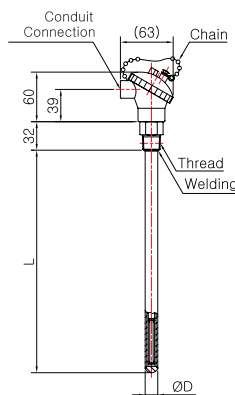

Model No. SS-5030 Series

General Purpose Head Type

Model No. | SS-5031S
(Metal Protection Tube)

Model No. | SS-5031S-2
(Metal Protection Tube)

Model No. | SS-5032S
(Metal Protection Tube)

Model No. | SS-5032S-1
(Metal Protection Tube)