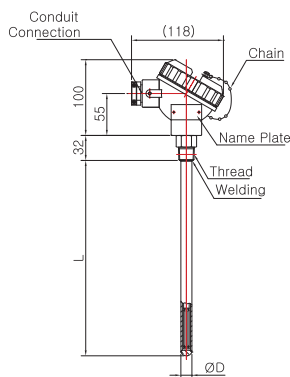

Resistance Temperature Detectors

Model No. SS-5030 Series

Weather Proof Head Type

Model No. | SS-5031W
(Metal Protection Tube)

Model No. | SS-5031W-2
(Metal Protection Tube)

Model No. | SS-5032W
(Metal Protection Tube)