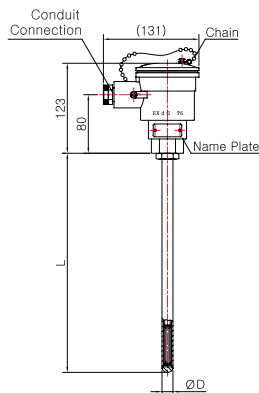

Resistance Temperature Detectors

Model No. SS-5030 Series

Explosion Proof Head Type (Ex d IIC T6)

Model No. | SS-5031E
(Metal Protection Tube)