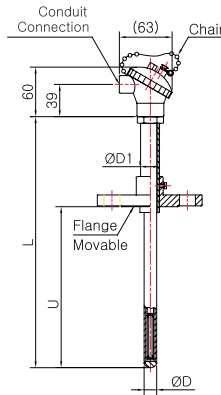

General Purpose Head Type

Model No. | SS-5035S-1
(Metal Protection Tube)

Model No. | SS-5036S
(Metal Protection Tube)

Model No. | SS-5036S-2
(Metal Protection Tube)

Model No. | SS-5036S-3
(Metal Protection Tube)

Model No. | SS-5037S
(Metal Protection Tube)

Model No. | SS-5039S
(Metal Protection Tube)

Model No. | SS-5039S-1
(Metal Protection Tube)

Model No. | SS-5039S-2
(Metal Protection Tube)

Pressure Gauge

Differential Pressure Gauge & Switch