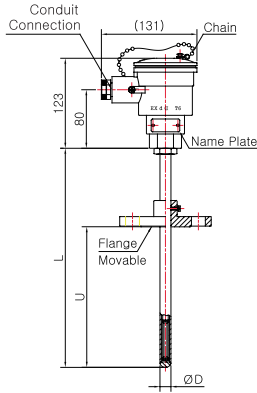

Explosion Proof Head Type (Ex d IIC T6)

Model No. | SS-5035E-1
(Metal Protection Tube)