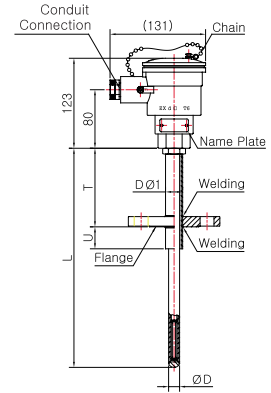

Explosion Proof Head Type (Ex d IIC T6)

Model No. | SS-5035E-1
(Metal Protection Tube)

Model No. | SS-5036E
(Metal Protection Tube)

Model No. | SS-5036E-2
(Metal Protection Tube)

Model No. | SS-5036E-3
(Metal Protection Tube)

Model No. | SS-5037E
(Metal Protection Tube)

Model No. | SS-5039E
(Metal Protection Tube)

Model No. | SS-5039E-1
(Metal Protection Tube)

Model No. | SS-5039E-2
(Metal Protection Tube)

Pressure Gauge

Differential Pressure Gauge & Switch