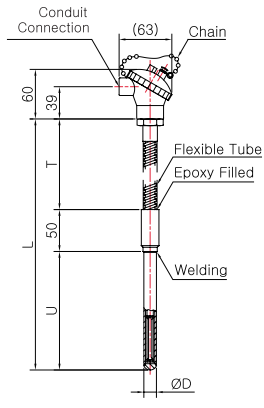

General Purpose Head Type

Model No. | SS-5035S-1
(Metal Protection Tube)

Model No. | SS-5036S
(Metal Protection Tube)

Model No. | SS-5036S-2
(Metal Protection Tube)

Model No. | SS-5036S-3
(Metal Protection Tube)

Model No. | SS-5037S
(Metal Protection Tube)

Model No. | SS-5039S
(Metal Protection Tube)

Model No. | SS-5039S-1
(Metal Protection Tube)

Model No. | SS-5039S-2
(Metal Protection Tube)

Pressure Gauge

Differential Pressure Gauge & Switch