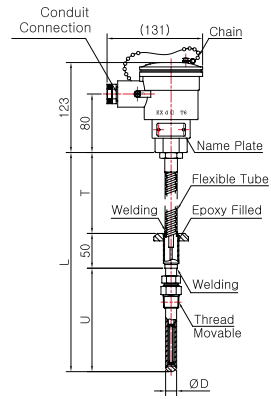

Model No. | SS-5037E
(Metal Protection Tube)

Model No. | SS-5039E
(Metal Protection Tube)

Model No. | SS-5039E-1
(Metal Protection Tube)

Model No. | SS-5039E-2
(Metal Protection Tube)

Pressure Gauge

Differential Pressure Gauge & Switch