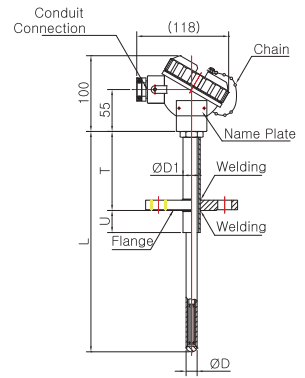

Model No. | SS-5037W
(Metal Protection Tube)

Model No. | SS-5039W
(Metal Protection Tube)

Model No. | SS-5039W-1
(Metal Protection Tube)

Model No. | SS-5039W-2
(Metal Protection Tube)

Pressure Gauge

Differential Pressure Gauge & Switch