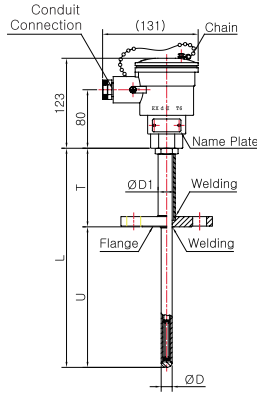

Model No. | SS-5036E
(Metal Protection Tube)